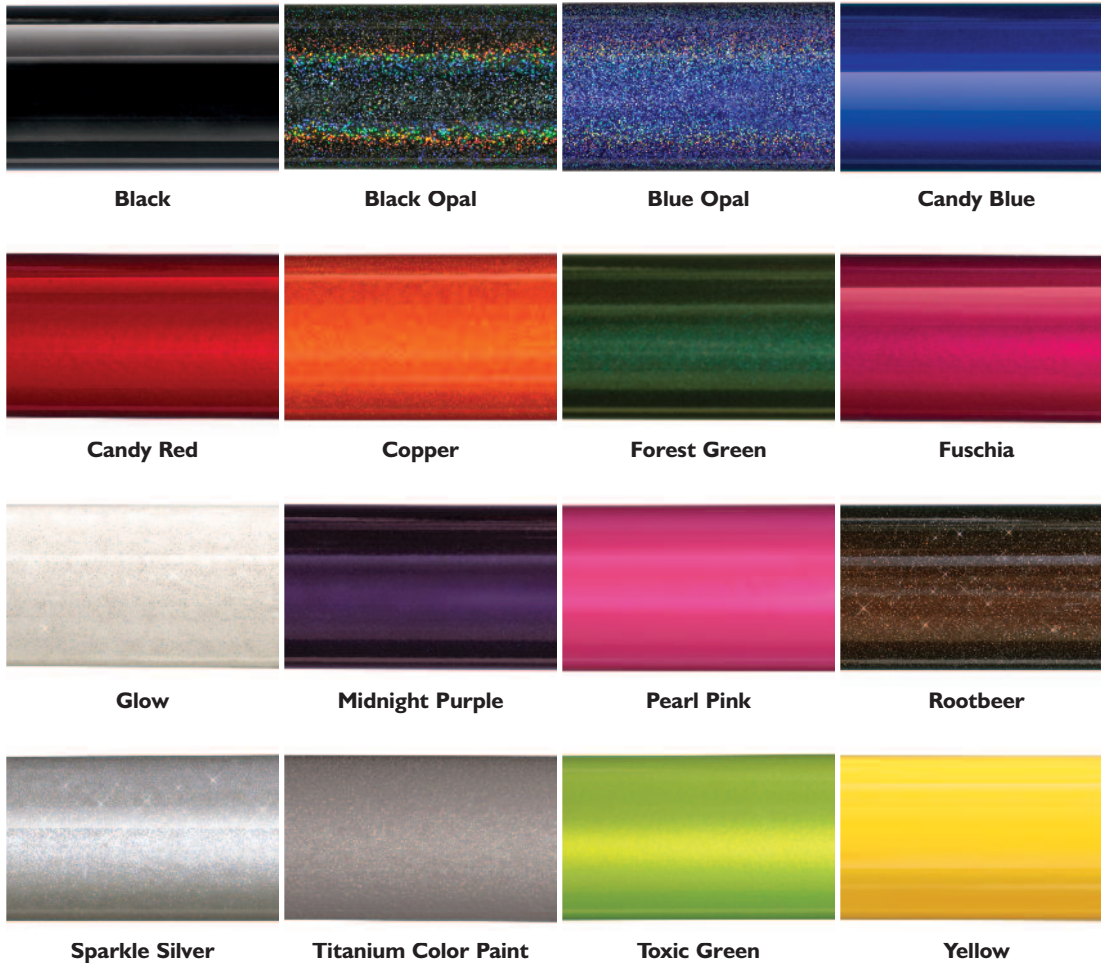

Black Opal shown

Sparkle Silver, Red Anodized Package

Zebra Kolorfusion™

Glow paint shown in the dark

QUICKIE® & ZIPPIE® COLOR PALETTE

FRAME COLORS

NOTES:
Print processes cannot accurately represent paint finishes. Actual colors may vary.

Mossy Oak Camouflage

Stars and Stripes

Zebra*

* Black Zebra Kolorfusion™ pattern is available on any base color. Shown here on Candy Blue base color.

ANODIZED PARTS

ANODIZED COLORS: Package includes Caster Fork, Axle Tube, and Backrest Bracket. Matching Sideguards also available.

Black

Titanium Grey

Blue

Green

Purple

Red

SHROUD COLORS

QUICKIE PULSE 6

Candy Apple Red

High Gloss Black

QUICKIE RHYTHM

Burgundy

Blue

Black