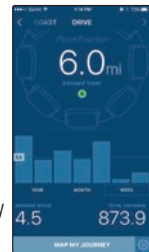

Smartphone App

The PushTracker App provides even more information and power assist individualization. Everything seamlessly connects to give you a complete picture of activity helping you monitor habits, reduce injury and ultimately improve your life.