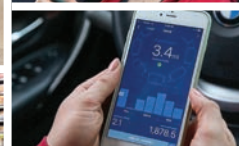

SmartDrive

MX2 + PushTracker

Introducing the NEW SmartDrive® MX2+

SmartDrive

MX2 + PushTracker

The SmartDrive® is the award-winning power assist that gives greater freedom and power to chair users.

- **POWERFUL**
Cruises up hills and over thick carpet.
- **INTUITIVE**
So simple to use and your shoulders will thank you.
- **SIMPLE**
Turn on and go all day without recharging.
- **FLEXIBLE**
Moves with you for wheelies and curbs.
- **LIGHTWEIGHT**
So light, just hook on and you're all set.

Compatible with folding chairs

The quick-release mounting bar is a dream come true. Just pull back on the spring loaded flanges to quickly attach or remove your SmartDrive.