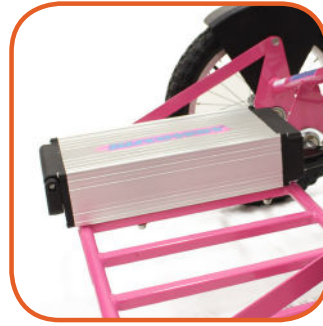

Electric Assist

- Excellent for longer rides
- Assists with uphill pedaling
- Long lasting battery life
- Teaches independent riding

Lithium-Ion Battery